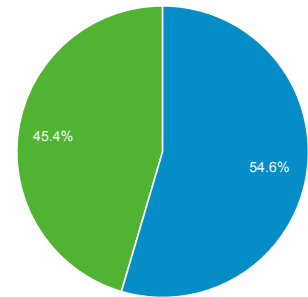

May 27, 2015 - Sep 30, 2015

Audience Overview

All Sessions
100.00%

Overview

Sessions
645,166

Users
369,197

Pageviews
1,960,069

Pages / Session
3.04

Avg. Session Duration
00:02:04

Bounce Rate
51.25%

% New Sessions
54.54%

■ New Visitor ■ Returning Visitor

Browser	Sessions	% Sessions
1. Safari	184,601	28.61%
2. Chrome	182,703	28.32%
3. Internet Explorer	154,422	23.94%
4. Firefox	52,952	8.21%
5. SiteCon Browser	39,934	6.19%
6. Android Browser	15,470	2.40%
7. Safari (in-app)	4,988	0.77%
8. Amazon Silk	4,237	0.66%
9. Edge	2,675	0.41%
10. Opera	1,062	0.16%